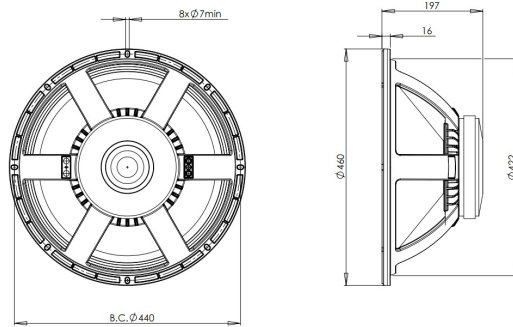

18PS100

8Ω**LF Drivers - 18.0 Inches**

- 1400 W continuous program power capacity
- 100 mm (4 in) copper voice coil
- 30 - 1000 Hz response
- 95.5 dB sensitivity
- Double silicone spider with optimized compliance

18PS100

LF Drivers- 18.0 Inches

SPECIFICATIONS

Nominal Diameter	460 mm (18.0 in)
Nominal Impedance	8 Ω
Minimum Impedance	6.3 Ω
Nominal Power Handling ¹	700 W
Continuous Power Handling ²	1400 W
Sensitivity ³	95.5 dB
Frequency Range	30 - 1000 Hz
Voice Coil Diameter	100 mm (4.0 in)
Winding Material	Copper
Former Material	Glass Fibre
Winding Depth	21.0 mm (0.83 in)
Magnetic Gap Depth	11.0 mm (0.4 in)
Flux Density	1.05 T

DESIGN

Surround Shape	Triple Roll
Cone Shape	Radial
Magnet Material	Ferrite
Spider	Double Silicone
Pole Design	T-Pole
Woofer Cone Treatment	TWP Waterproof Both Sides
Recommended Enclosure	250.0 dm ³ (8.83 ft ³)
Recommended Tuning	29 Hz

MOUNTING AND SHIPPING INFO

Overall Diameter	460 mm (18.0 in)
Bolt Circle Diameter	440 mm (17.3 in)
Baffle Cutout Diameter	422.0 mm (16.6 in)
Depth	197 mm (7.75 in)
Flange and Gasket Thickness	16 mm (0.62 in)
Air Volume Occupied by Driver	9.5 dm ³ (0.33 ft ³)
Net Weight	10.5 kg (23.1 lb)
Shipping Units	1
Shipping Weight	12.1 kg (26.68 lb)
Shipping Box	500x495x275 mm (19.69x19.49x10.83 in)