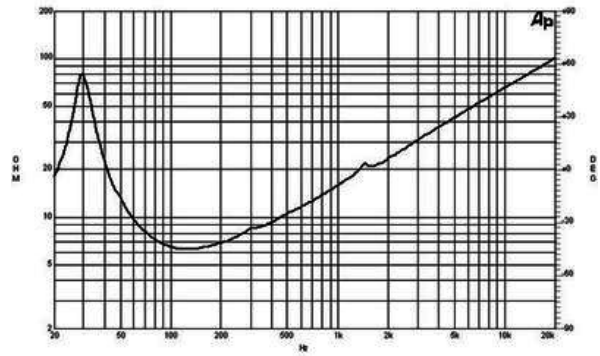

18PS100

8Ω**LF Drivers - 18.0 Inches**

- 1400 W continuous program power capacity
- 100 mm (4 in) copper voice coil
- 30 - 1000 Hz response
- 95.5 dB sensitivity
- Double silicone spider with optimized compliance

18PS100

LF Drivers- 18.0 Inches

SPECIFICATIONS

Nominal Diameter	460 mm (18.0 in)
Nominal Impedance	8 Ω
Minimum Impedance	6.3 Ω
Nominal Power Handling ¹	700 W
Continuous Power Handling ²	1400 W
Sensitivity ³	95.5 dB
Frequency Range	30 - 1000 Hz
Voice Coil Diameter	100 mm (4.0 in)
Winding Material	Copper
Former Material	Glass Fibre
Winding Depth	21.0 mm (0.83 in)
Magnetic Gap Depth	11.0 mm (0.4 in)
Flux Density	1.05 T

PARAMETERS⁴

Resonance Frequency	30 Hz
Re	5.3 Ω
Qes	0.41
Qms	4.6
Qts	0.39
Vas	245.0 dm ³ (8.6 ft ³)
Sd	1210.0 cm ² (187.6 in ²)
η^0	1.6 %
Xmax	8.0 mm
Xvar	8.0 mm
Mms	202.0 g
Bl	22.5 Txm
Le	2.1 mH
EBP	73 Hz