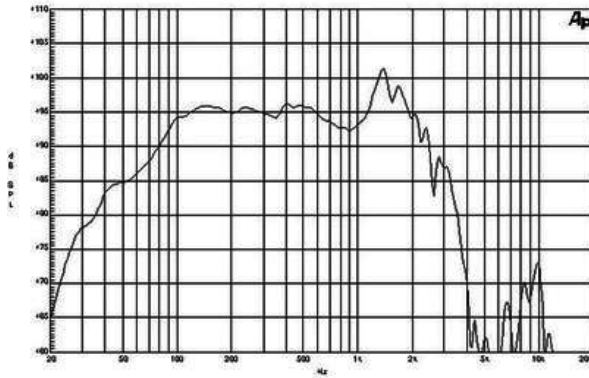

18PS100

LF Drivers- 18.0 Inches

SPECIFICATIONS

Nominal Diameter	460 mm (18.0 in)
Nominal Impedance	8 Ω
Minimum Impedance	6.3 Ω
Nominal Power Handling¹	700 W
Continuous Power Handling²	1400 W
Sensitivity³	95.5 dB
Frequency Range	30 - 1000 Hz
Voice Coil Diameter	100 mm (4.0 in)
Winding Material	Copper
Former Material	Glass Fibre
Winding Depth	21.0 mm (0.83 in)
Magnetic Gap Depth	11.0 mm (0.4 in)
Flux Density	1.05 T

DESIGN

Surround Shape	Triple Roll
Cone Shape	Radial
Magnet Material	Ferrite
Spider	Double Silicone
Pole Design	T-Pole
Woofer Cone Treatment	TWP Waterproof Both Sides
Recommended Enclosure	250.0 dm³ (8.83 ft³)
Recommended Tuning	29 Hz

PARAMETERS⁴

Resonance Frequency	30 Hz
Re	5.3 Ω
Qes	0.41
Qms	4.6
Qts	0.39
Vas	245.0 dm³ (8.6 ft³)
Sd	1210.0 cm² (187.6 in²)
η^0	1.6 %
Xmax	8.0 mm
Xvar	8.0 mm
Mms	202.0 g
Bl	22.5 Txm
Le	2.1 mH
EBP	73 Hz

MOUNTING AND SHIPPING INFO

Overall Diameter	460 mm (18.0 in)
Bolt Circle Diameter	440 mm (17.3 in)
Baffle Cutout Diameter	422.0 mm (16.6 in)
Depth	197 mm (7.75 in)
Flange and Gasket Thickness	16 mm (0.62 in)
Air Volume Occupied by Driver	9.5 dm³ (0.33 ft³)
Net Weight	10.5 kg (23.1 lb)
Shipping Units	1
Shipping Weight	12.1 kg (26.68 lb)
Shipping Box	500x495x275 mm (19.69x19.49x10.83 in)

SERVICE KIT

RCK18PS1008

1. 2 hours test made with continuous pink noise signal within the range Fs-10Fs. Power calculated on rated nominal impedance. Loudspeaker in free air.
2. Power on Continuous Program is defined as 3 dB greater than the Nominal rating.
3. Applied RMS Voltage is set to 2.83 V for 8 ohms Nominal Impedance.
4. Thiele-Small parameters are measured after a high level 20 Hz sine wave preconditioning test.

B&C Speakers s.p.a.

Via Poggiomoro, 1 - Loc. Vallina, 50012 Bagno a Ripoli (FI) - ITALY - Tel. +39 055 65721 - Fax +39 055 6572312 - mail@bcspeakers.com