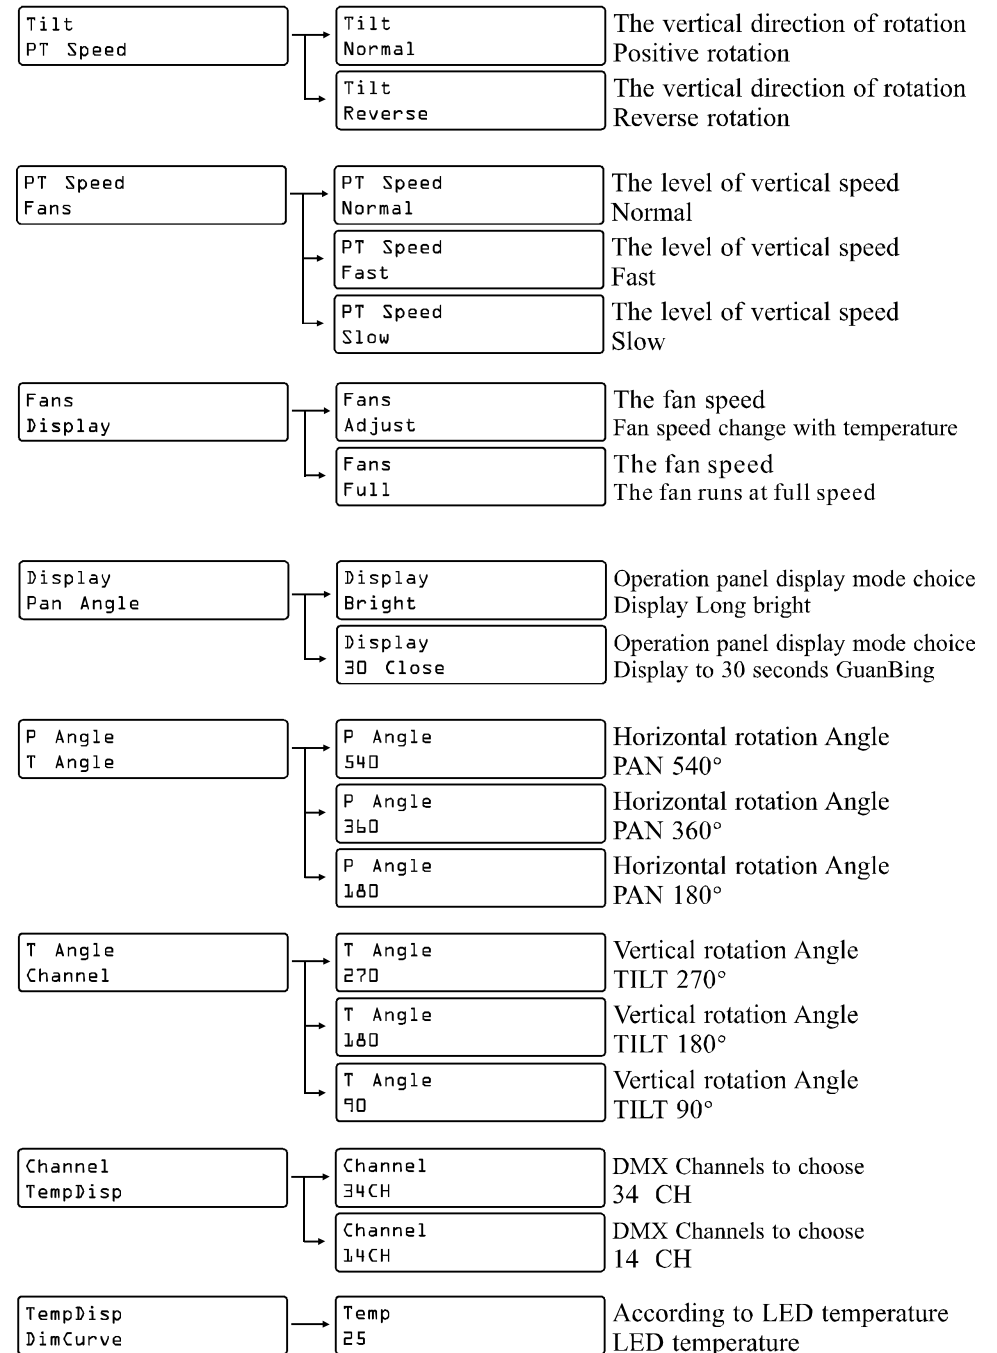

Attention Item

1. To guarantee the life of product, please don't put the fixture in wet place and als don't use it in the places over 40 degree.
2. Please don't lay the product on the unfixable or shakable place.
3. Ask for the professional to maintain the product in order to avoid the danger of electric shock.
4. Power supply should not be changed over ±10% while the light is using, it will shorten the life of lamp if the power is too high, but it will be influenced the luminosity if the power is too low.
5. After power off, if it is need used again, please cool down over 20 minutes.
6. Please read carefully the manual for ensure the product can be used normally.

Product introduction

Power supply: AC 100-240V 60Hz/50Hz

Power consumption: 320W

Light source: 19pcs 15W RGBW in one LED

Control: 14/34 channels

Color system: RGBW color mixing + user-configurable color saturation

Shuttle: 0-20Hz

Dimmer: Variable electronic dimmer (0~100%)

Pan: 540°/360°/180° (select from the menu), 8/16 bit movement resolution, automatic correction

Tilt: 270°/180°/90° (select from the menu), 8/16 bit movement resolution, automatic correction

Master/Slave ativated by sound at pre-programmed function.