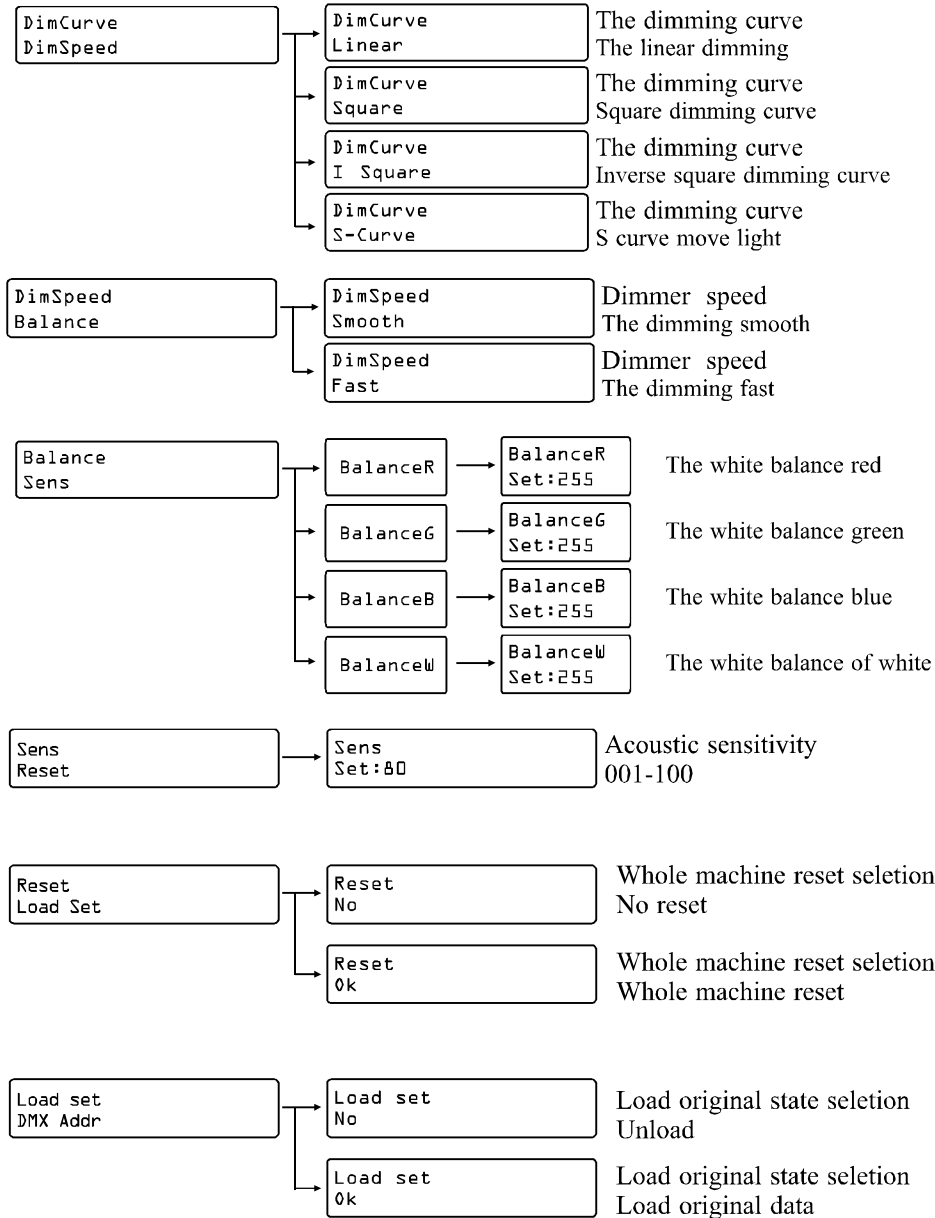

INVOLIGHT

LEDMH1915W

INVOLIGHT
LEDMH1915W

USER MANUAL

TABLE OF CONTENTS

Maintenance-----1
Statement-----1
Attention Item -----2
Product introduction -----2
34 Control Channel -----3
14 Control Channel -----10
That Control Display-----14