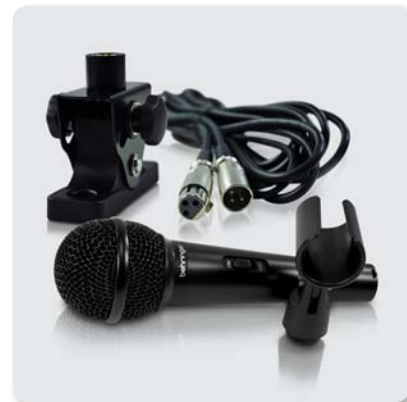

Compact PA Systems

EUROPORT EPS500MP3

Ultra-Compact 500-Watt 8-Channel
Portable PA System with MP3 Player,
Reverb and Wireless Option

Onboard MP3 Player

One of the coolest features of the EPS500MP3 system is its embedded mp3 player. Just plug in your favorite playlist (via USB stick) and use the 4-button pad with its Random, Play/Pause, Rewind and Forward control switches. From break and background music to high resolution karaoke performance tracks, this mp3 player can handle it all.

Compact PA Systems

EUROPORT EPS500MP3

Ultra-Compact 500-Watt 8-Channel
Portable PA System with MP3 Player,
Reverb and Wireless Option

It's All About Connections

The EPS500MP3 comes ready for your input, literally. Channels 1 - 4 accept balanced XLR mics, as well as balanced and unbalanced 1/4" line-level sources, such as electronic keyboards and the like. Stereo channels 5/6 and 7/8 accommodate RCA and 1/4" inputs, such as drum machines, keyboard sound modules, etc. All in all, there are enough mic and line-level inputs to handle a small band.

Everything You Need

When it's time for the show to begin, setting up the sound system should be easy, right? That's why we put everything you'll need into one beautiful, easy to move and use package. We even provide a storage compartment for the included XM1800S microphone, mic cable, 2 speaker cables and other accessories, so you never have to search for what you need – it's all in there. And when the show is over, just put everything back in its place – it just doesn't get any easier than this!