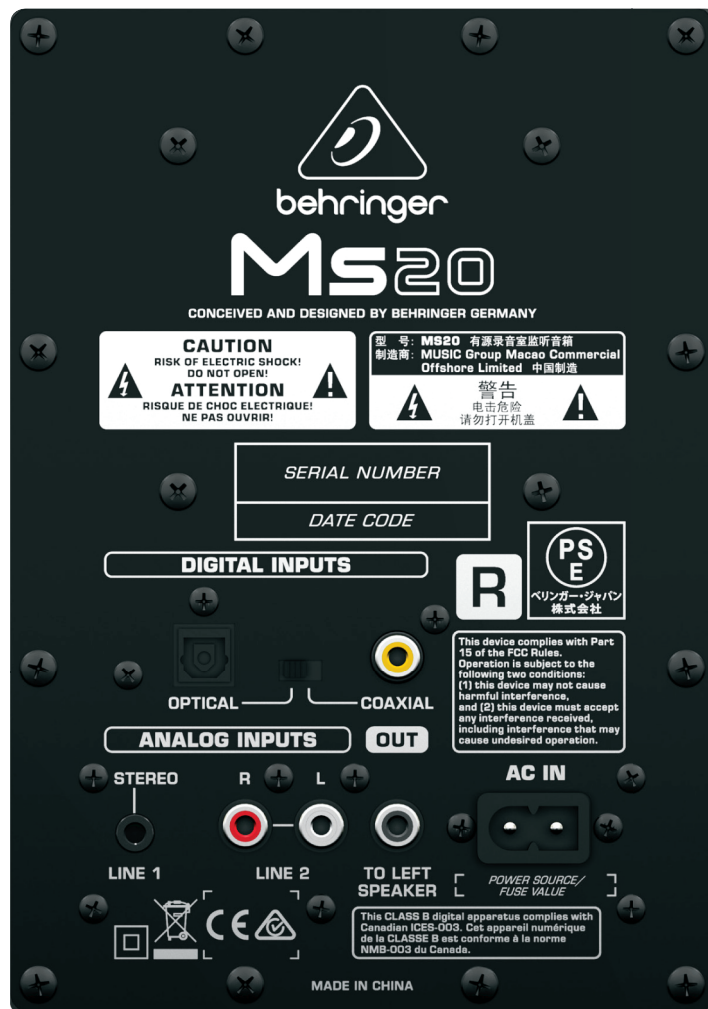

Multimedia Speakers

MS20

24-Bit/192 kHz Digital 20-Watt
Stereo Near Field Monitors

For service, support or more information contact the BEHRINGER location nearest you:

Europe
MUSIC Group Services UK
Tel: +44 156 273 2290
Email: CARE@music-group.com

USA/Canada
MUSIC Group Services NV Inc.
Tel: +1 702 800 8290
Email: CARE@music-group.com

Japan
MUSIC Group Services JP K.K.
Tel: +81 3 6231 0454
Email: CARE@music-group.com

MUSIC Group accepts no liability for any loss which may be suffered by any person who relies either wholly or in part upon any description, photograph, or statement contained herein. Technical specifications, appearances and other information are subject to change without notice. All trademarks are the property of their respective owners. MIDAS, KLARK TEKNIK, LAB GRUPPEN, LAKE, TANNÖY, TURBOSOUND, TC ELECTRONIC, TC HELICON, BEHRINGER, BUGERA and DDA are trademarks or registered trademarks of MUSIC Group IP Ltd.
© MUSIC Group IP Ltd. 2016 All rights reserved.