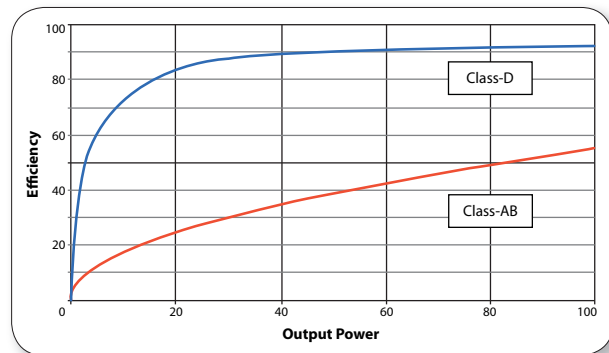

Class-D - Massive Power, Perfect Sound

Thanks to our revolutionary Class-D amplifier technology, we are able to provide you with enormous power and incredible sonic performance in an easy-to-use, ultra-portable and lightweight package. Class-D amplification makes all the difference, offering the ultimate in energy efficiency and eliminating the need for heavy power supplies and massive heat sinks. This amazing technology makes it possible to design and build extremely-powerful products that are significantly lighter in weight than their traditional counterparts, while using less energy and protecting the environment.