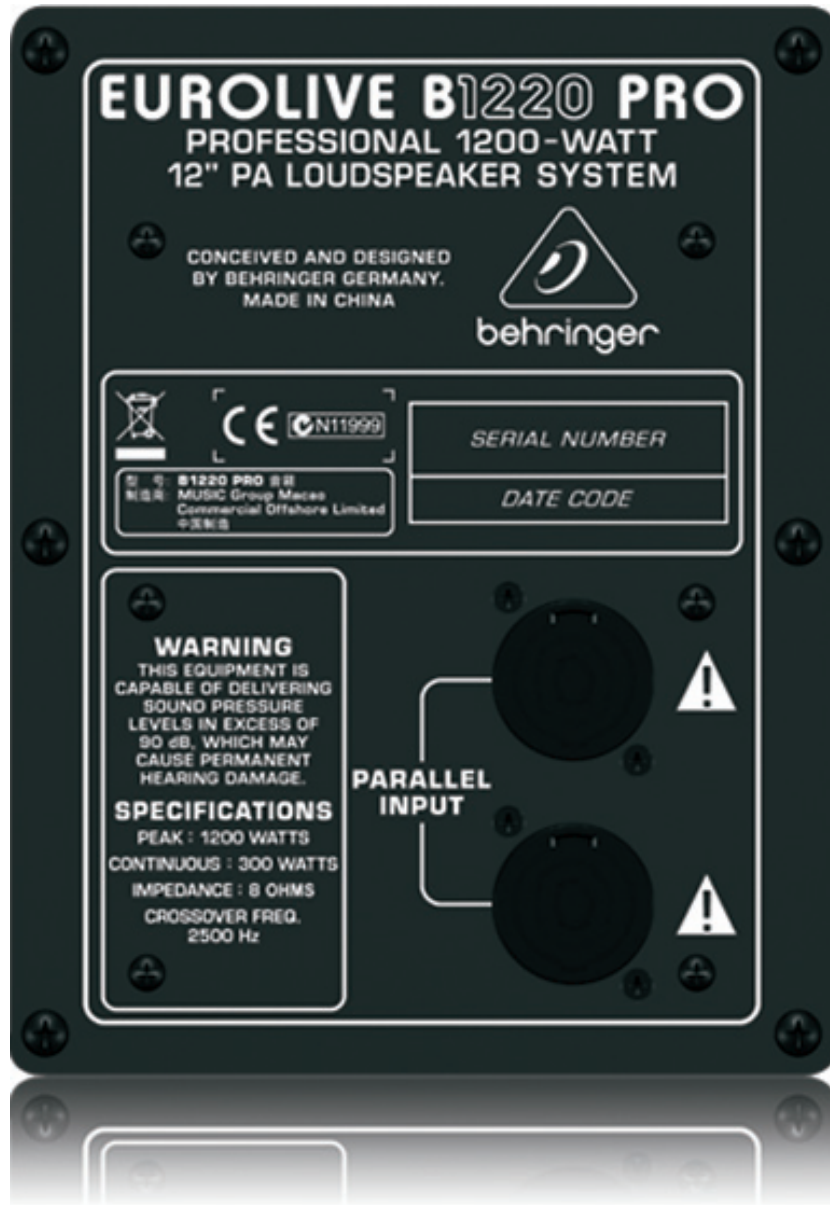

Portable Speakers

EUROLIVE B1220 PRO

Professional 1,200-Watt
12" PA Loudspeaker System

For service, support or more information contact the BEHRINGER location nearest you: