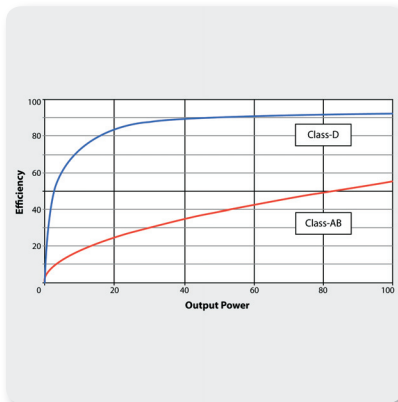

Class-D - Massive Power, Perfect Sound

Thanks to our revolutionary Class-D amplifier technology, we are able to provide you with enormous power and incredible sonic performance in an easy-to-use, ultra-portable and lightweight package. Class-D amplification makes all the difference, offering the ultimate in energy efficiency and eliminating the need for heavy power supplies and massive heat sinks. This amazing technology makes it possible to design and build extremely-powerful products that are significantly lighter in weight than their traditional counterparts, while using less energy and protecting the environment.