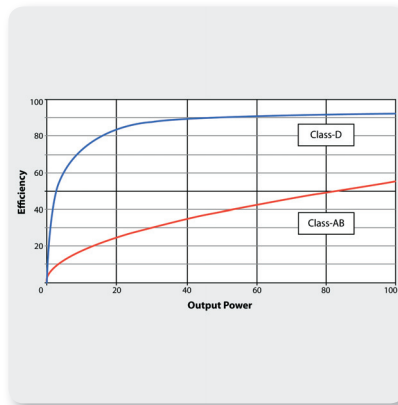

Portable Speakers

EUROLIVE

B112D

Active 2-Way 12" PA Speaker System with
Wireless Option and Integrated Mixer

- Versatile trapezoidal enclosure design allows different positioning:
  - Stand mounting with 35-mm pole socket
  - Tilts on its side for use as a floor monitor
- Ergonomically shaped handles for easy carrying and setup
- 3-Year Warranty Program*
- Conceived and designed by BEHRINGER Germany