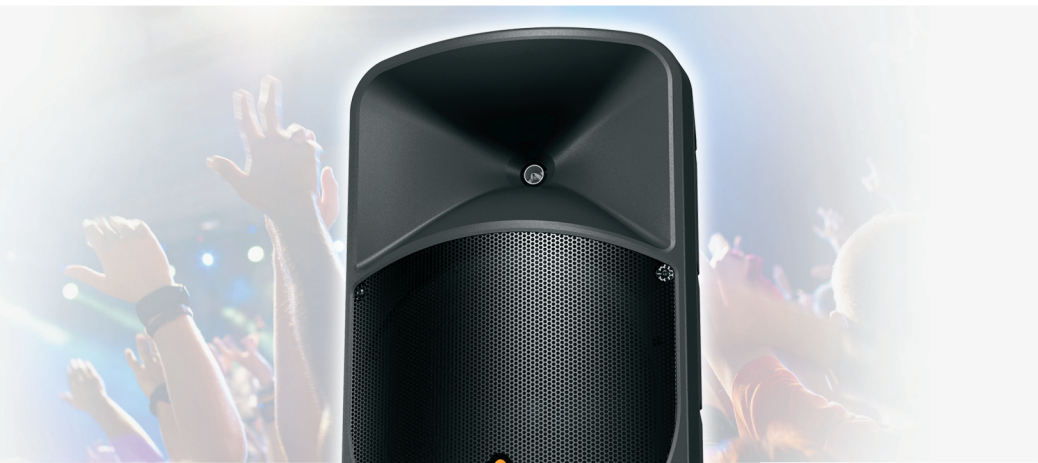

Portable Speakers

EUROLIVE B112MP3

Active 2-Way 12" PA Speaker System with MP3 Player, Wireless Option and Integrated Mixer

- High-Power 1000-Watt 2-way PA sound reinforcement speaker system for live and playback applications
- Ultra-compact and lightweight system delivers excellent sound even at extreme sound pressure levels
- High-performance MP3 player included to play audio files via USB stick
- "Wireless-ready" for high-quality BEHRINGER digital wireless system (not included)
- 2-channel mixer with individual Mic/Line inputs (XLR and 1/4" TRS), Volume controls and Clip LEDs
- Dedicated 2-band EQ plus integrated sound processor for ultimate system control and speaker protection
- Revolutionary Class-D amplifier technology: enormous power, incredible sonic performance and super-light weight
- Extremely powerful 12" long-excursion driver provides incredibly deep bass and acoustic power
- State-of-the-art 1" phenolic-diaphragm compression driver for exceptional high-frequency reproduction
- Ultra-wide dispersion, large-format exponential horn
- Additional Line output allows linking of additional speaker systems

The EUROLIVE B112MP3 active loudspeaker is exactly what you've come to expect from BEHRINGER—more power, more features and absolutely more affordable! Our engineers have really outdone themselves, creating a self-contained PA solution that merges state-of-the-art, 1,000-Watt Class-D power amp technology with an integrated 2-channel mixer, built-in wireless microphone capability, a high performance MP3 player and exceptional portability. This professional active loudspeaker is destined to become a legend in its own right, alongside the other EUROLIVE models that have made BEHRINGER the world leader in active loudspeakers.