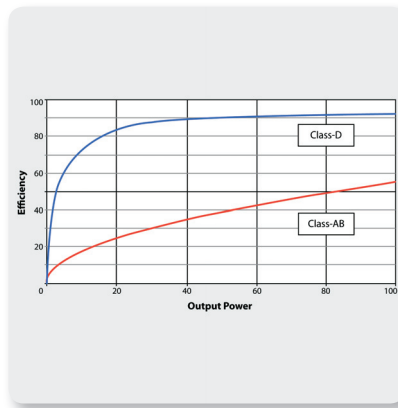

Portable Speakers

EUROLIVE

B112MP3

Active 2-Way 12" PA Speaker System with MP3 Player, Wireless Option and Integrated Mixer

- Versatile trapezoidal enclosure design allows different positioning:
  - Stand mounting with 35-mm pole socket
  - Tilts on its side for use as a floor monitor
- Ergonomically shaped handles for easy carrying and setup
- 3-Year Warranty Program*
- Conceived and designed by BEHRINGER Germany