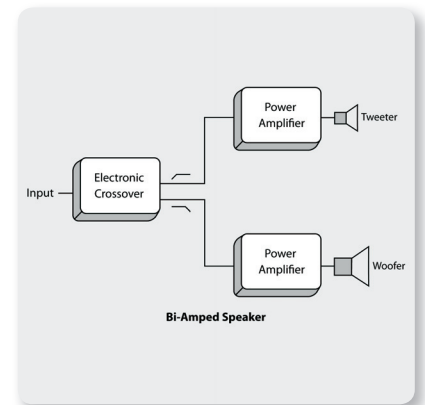

The ULM wireless system combines professional-quality sound with simple setup and an intuitive interface for legendary audio performance right out of the box. Just plug in the ULM receiver "dongle", and instantly you have an exceptional wireless mic system. Freeing you from cables is the simply easy way to own the stage.

Built-in Mixing Capability

The integrated 2-channel mixer features the same ultra low-noise, high-headroom mic preamps that have made **BEHRINGER** mixers legendary, and the individual Mic/Line inputs accept virtually level signal you're likely to run across. Variable Input gain controls (with Clip LED) will have you dialing in the perfect level every time. Just plug in a mic, along with a guitar/piano, connect your backing tracks via USB stick and let the show begin. And if you need more coverage, use the convenient Link Output XLR connector to add more active loudspeakers.

Portable Speakers

EUROLIVE B112MP3

Active 2-Way 12" PA Speaker System with MP3 Player, Wireless Option and Integrated Mixer

Bi-Amplification - The Path to Absolute Signal Integrity

With its 1,000 ultra-clean Watts of digital output delivered through separately-powered drivers, courtesy of true bi-amping (2 amplifiers per speaker system), the B112MP3 deliver high-resolution sound that really brings out the best in your music. While some of our competitors apply simple passive crossovers, which inaccurately separates the frequency spectrum and degrade driver performance, **BEHRINGER** has gone the extra mile – driving each woofer and tweeter with a separate amplifier for absolute signal integrity.