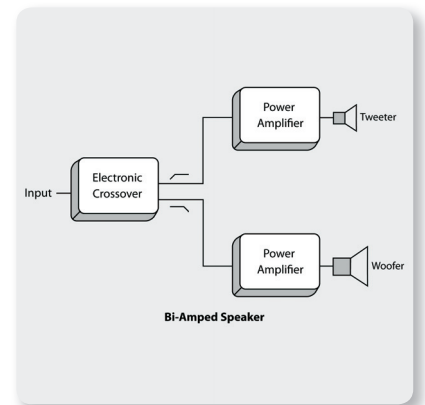

Built-in Mixing Capability

The B112W's integrated 2-channel mixer features the same ultra low-noise, high-headroom mic preamps that have made **BEHRINGER** mixers legendary, and the individual Mic/Line inputs accept virtually level signal you're likely to run across. Variable Input gain controls (with Clip LED) will have you dialing in the perfect level every time. And if you need more coverage, use the convenient Link Output XLR connector to add more active loudspeakers.

Portable Speakers

EUROLIVE

B112W

Active 2-Way 12" PA Speaker System with Bluetooth Wireless Technology, Wireless Microphone Option and Integrated Mixer

Bi-Amplification - The Path to Absolute Signal Integrity

With its 1,000 ultra-clean Watts of digital output delivered through separately-powered drivers, courtesy of true bi-amping (2 amplifiers per speaker system), the B112W delivers high-resolution sound that really brings out the best in your music. While some of our competitors apply simple passive crossovers, which inaccurately separates the frequency spectrum and degrade driver performance, **BEHRINGER** has gone the extra mile – driving each woofer and tweeter with a separate amplifier for absolute signal integrity.