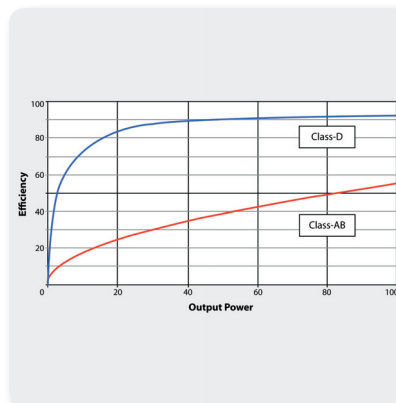

Class-D - Massive Power, Perfect Sound

Thanks to our revolutionary Class-D amplifier technology, we are able to provide you with enormous power and incredible sonic performance in an easy-to-use, ultra-portable and lightweight package. Class-D amplification makes all the difference, offering the ultimate in energy efficiency and eliminating the need for heavy power supplies and massive heat sinks. This amazing technology makes it possible to design and build extremely-powerful products that are significantly lighter in weight than their traditional counterparts, while using less energy and protecting the environment.