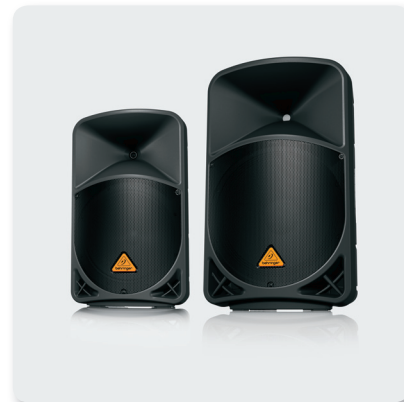

Which Speaker Should I Buy?

Well, let's start with your application... are you giving a speech in a hotel ballroom – or rocking out at the local bar or dance club? Whether to choose one speaker cabinet over another depends on your bass requirements. A 15" woofer has about 40% more surface area with which to move air than a 12" and that translates into more bass. So if you're addressing a small meeting, or jamming at the coffee house, the **B112D** might be all you'll ever need. But if you're providing disco in a busy nightclub, hosting Karaoke night in your living room, or just need to crank it up louder, then the B115D may be a better choice.