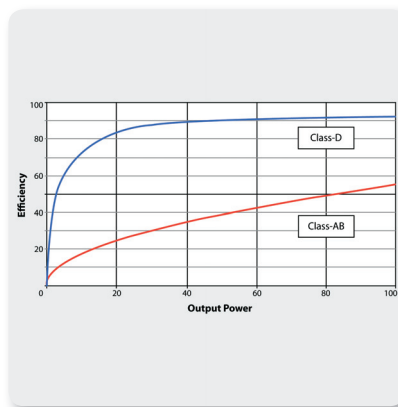

Portable Speakers

EUROLIVE

B115D

Active 2-Way 15" PA Speaker System with Wireless Option and Integrated Mixer

- Versatile trapezoidal enclosure design allows different positioning:
  - Stand mounting with 35-mm pole socket
  - Tilts on its side for use as a floor monitor
- Ergonomically shaped handles for easy carrying and setup
- 3-Year Warranty Program*
- Conceived and designed by BEHRINGER Germany