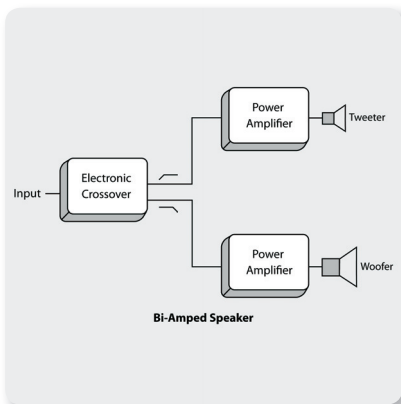

Portable Speakers

EUROLIVE B115D

Active 2-Way 15" PA Speaker System with
Wireless Option and Integrated Mixer

Own the Stage with Digital Wireless

Get wireless-ready with the built-in, dedicated connectivity of our **ULTRALINK ULM Series** wireless microphone system (to be ordered separately). Wireless gives you maximum freedom and mobility without the need to run cables. The highest-quality sound is provided thanks to the ULM's digital, license-free 2.4 GHz frequency spectrum.

The ULM wireless system combines professional-quality sound with simple setup and an intuitive interface for legendary audio performance right out of the box. Just plug in the ULM receiver "dongle", and instantly you have an exceptional wireless mic system. Freeing you from cables is the simply easy way to own the stage.

Built-in Mixing Capability

The B115D's integrated 2-channel mixer features the same ultra low-noise, high-headroom mic preamps that have made **BEHRINGER** mixers legendary, and the individual Mic/Line inputs accept virtually any level signal you're likely to run across. Variable Input gain controls (with Clip LED) will have you dialing in the perfect level every time. And if you need more coverage, use the convenient Link Output XLR connector to add more active loudspeakers.