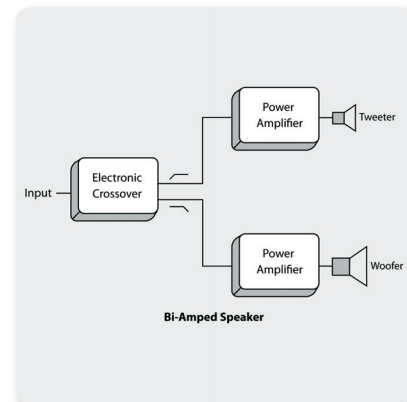

The **ULM** wireless system combines professional-quality sound with simple setup and an intuitive interface for legendary audio performance right out of the box. Just plug in the **ULM** receiver "dongle", and instantly you have an exceptional wireless mic system. Freeing you from cables is the simply easy way to own the stage.

Built-in Mixing Capability

The B115MP3's integrated 2-channel mixer features the same ultra low-noise, high-headroom mic preamps that have made **BEHRINGER** mixers legendary, and the individual Mic/Line inputs accept virtually level signal you're likely to run across. Variable Input gain controls (with Clip LED) will have you dialing in the perfect level every time. Just plug in a mic, along with a guitar/piano, connect your backing tracks via USB stick and let the show begin. And if you need more coverage, use the convenient Link Output XLR connector to add more active loudspeakers.

Portable Speakers

EUROLIVE B115MP3

Active 2-Way 15" PA Speaker System with MP3 Player, Wireless Option and Integrated Mixer

Bi-Amplification - The Path to Absolute Signal Integrity

With its 1000 ultra-clean Watts of digital output delivered through separately-powered drivers, courtesy of true bi-amping (2 amplifiers per speaker system), the B115MP3 delivers high-resolution sound that really brings out the best in your music. While some of our competitors apply simple passive crossovers, which inaccurately separates the frequency spectrum and degrade driver performance, **BEHRINGER** has gone the extra mile – driving each woofer and tweeter with a separate amplifier for absolute signal integrity.