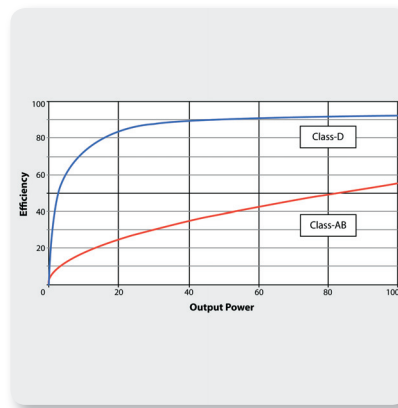

Portable Speakers

EUROLIVE

B115MP3

Active 2-Way 15" PA Speaker System with MP3 Player, Wireless Option and Integrated Mixer

- Versatile trapezoidal enclosure design allows different positioning:
  - Stand mounting with 35-mm pole socket
  - Tilts on its side for use as a floor monitor
- Ergonomically shaped handles for easy carrying and setup
- 3-Year Warranty Program*
- Conceived and designed by BEHRINGER Germany