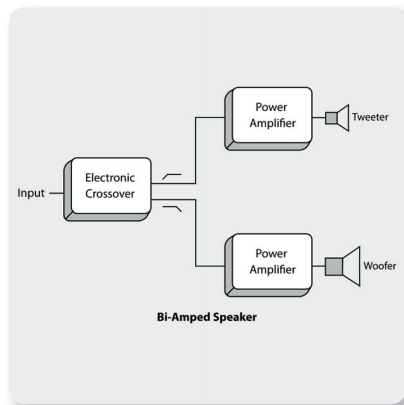

Portable Speakers

EUROLIVE B115W

Active 2-Way 15" PA Speaker System with Bluetooth* Wireless Technology, Wireless Microphone Option and Integrated Mixer

Bi-Amplification - The Path to Absolute Signal Integrity

With its 1,000 ultra-clean Watts of digital output delivered through separately-powered drivers, courtesy of true bi-amping (2 amplifiers per speaker system), the B115W delivers high-resolution sound that really brings out the best in your music. While some of our competitors apply simple passive crossovers, which inaccurately separates the frequency spectrum and degrade driver performance, **BEHRINGER** has gone the extra mile – driving each woofer and tweeter with a separate amplifier for absolute signal integrity.

Custom-Engineered Transducers

Powerful, high-efficiency Class-D amplifiers and Switch Mode Power Supply technology coupled with state-of-the-art DSP functionality sure sounds impressive – but what about the part of the system you actually hear? Our LF (Low Frequency) and HF (High Frequency) transducers are designed specifically for each application – it's what sets us apart from the competition. When you buy a **BEHRINGER** active loudspeaker, you can rest assured the transducers inside have been engineered to perform flawlessly in conjunction with every other element for truly professional results. The B115W cranks out massive quantities of low end, with articulate, detailed mids and crystal-clear highs.