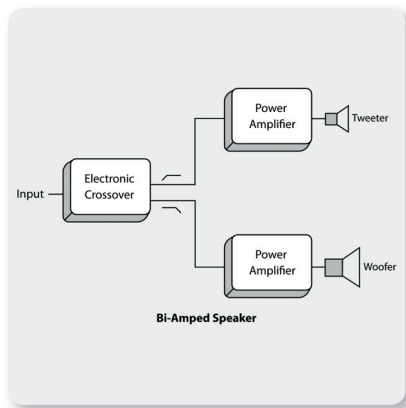

Bi-Amplification - The Path to Absolute Signal Integrity

With its 300 ultra-clean Watts of digital output delivered through separately-powered drivers, courtesy of true bi-amping (2 amplifiers per speaker system), the F1320D delivers high-resolution sound that really brings out the best in your music. While some of our competitors apply simple passive crossovers, which inaccurately separates the frequency spectrum and degrade driver performance, BEHRINGER has gone the extra mile – driving each woofer and tweeter with a separate amplifier for absolute signal integrity.

Integrated Feedback Filter and Sound Processor

The built-in adjustable feedback filter helps eliminate annoying squeals and howls so you can crank up the volume, allowing you to hear yourself above all the raging chaos, a.k.a., your band! After all, the main reason to have a monitor is so you can hear yourself, right? The EUROLIVE F1320D helps you perform up to your true potential. Additionally, a built-in sound processor works behind the scenes, ensuring the ultimate in sound quality, overall system control and speaker protection.

Instant PA System

You can set up an instant sound system with just one F1320D and a microphone or MP3 player. Thanks to the built-in preamp, you can connect a dynamic mic directly to the F1320D and raise and lower the volume with the Level control. Fast and easy to set up, you can be ready for "show-time" at a moment's notice. There's even a built-in 35-mm socket, so you can mount the F1320D on a standard speaker pole for use as a PA system. And if you need more coverage, chain together as many F1320Ds as you'd like via the convenient XLR or 1/4" TRS LINK OUTPUT connector.