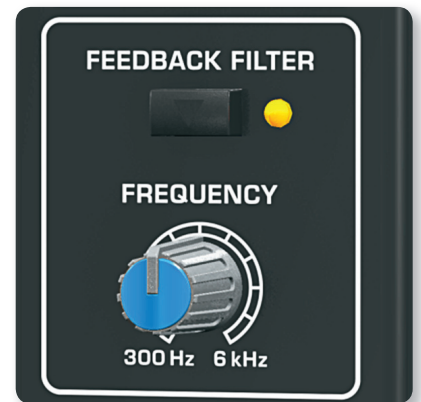

Integrated Feedback Filter and Sound Processor

The built-in adjustable feedback filter helps eliminate annoying squeals and howls so you can crank up the volume, allowing you to hear yourself above all the raging chaos, a.k.a., your band! After all, the main reason to have a monitor is so you can hear yourself, right? The EUROLIVE F1320D helps you perform up to your true potential. Additionally, a built-in sound processor works behind the scenes, ensuring the ultimate in sound quality, overall system control and speaker protection.