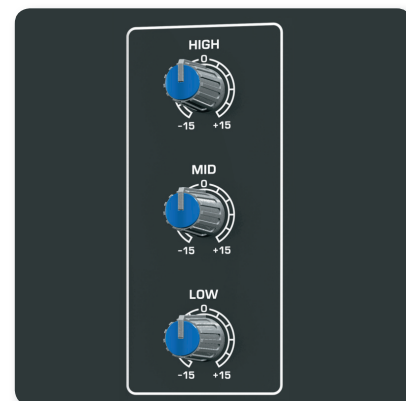

Portable Speakers

EUROLIVE

F1320D

Active 300-Watt 2-Way Monitor
Speaker System with 12" Woofer,
1" Compression Driver and
Feedback Filter

Custom-Engineered Transducers

Powerful, high-efficiency Class-D amplifiers and Switch Mode Power Supply technology coupled with state-of-the-art DSP functionality sure sounds impressive – but what about the part of the system you actually hear? Our LF (Low Frequency) and HF (High Frequency) transducers are designed specifically for each application – it's what sets us apart from the competition. When you buy a **BEHRINGER** active loudspeaker, you can rest assured that the transducers inside have been engineered to perform flawlessly in conjunction with every other element for truly professional results.

Speaking of Control...

The F1320D doesn't just sound great, it gives you instant control of your monitor, even during your performance – something passive monitors simply cannot deliver! Need more volume? Turn the LEVEL dial until the desired volume is reached, getting too much bass or treble? Just reach down and tweak the 3-band EQ (High, Mid, Low) to tailor a rich, exciting sound. We've even provided the first line of defense against feedback, a dedicated Frequency dial you can adjust to eliminate troublesome mic squeals. Total control is always right at your fingertips with the EUROLIVE F1320D.

Instant PA System

You can set up an instant sound system with just one F1320D and a microphone or MP3 player. Thanks to the built-in preamp, you can connect a dynamic mic directly to the F1320D and raise and lower the volume with the Level control. Fast and easy to set up, you can be ready for "show-time" at a moment's notice. There's even a built-in 35-mm socket, so you can mount the F1320D on a standard speaker pole for use as a PA system. And if you need more coverage, chain together as many F1320Ds as you'd like via the convenient XLR or 1/4" TRS LINK OUTPUT connector.