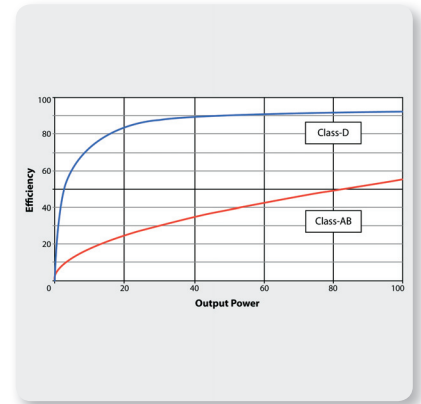

Portable Speakers

EUROLIVE

F1320D

Active 300-Watt 2-Way Monitor Speaker System with 12" Woofer, 1" Compression Driver and Feedback Filter

Class-D - Massive Power, Perfect Sound

Thanks to our revolutionary Class-D amplifier technology, we are able to provide you with enormous power and incredible sonic performance in an easy-to-use, ultra-portable and lightweight package. Class-D amplification makes all the difference, offering the ultimate in energy efficiency and eliminating the need for heavy power supplies and massive heat sinks. This amazing technology makes it possible to design and build extremely powerful products that are significantly lighter in weight than their traditional counterparts, while using less energy and protecting the environment.

Bi-Amplification - The Path to Absolute Signal Integrity

With its 300 ultra-clean Watts of digital output delivered through separately-powered drivers, courtesy of true bi-amping (2 amplifiers per speaker system), the F1320D delivers high-resolution sound that really brings out the best in your music. While some of our competitors apply simple passive crossovers, which inaccurately separates the frequency spectrum and degrade driver performance, BEHRINGER has gone the extra mile – driving each woofer and tweeter with a separate amplifier for absolute signal integrity.