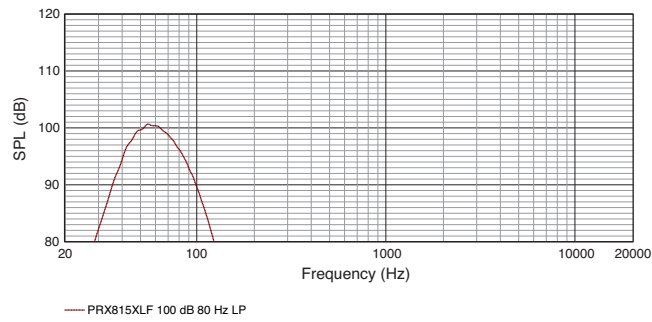

PRX815XLFW

15" Powered Subwoofer

FREQUENCY RESPONSE ■

FREQUENCY RESPONSE (NORMAL)