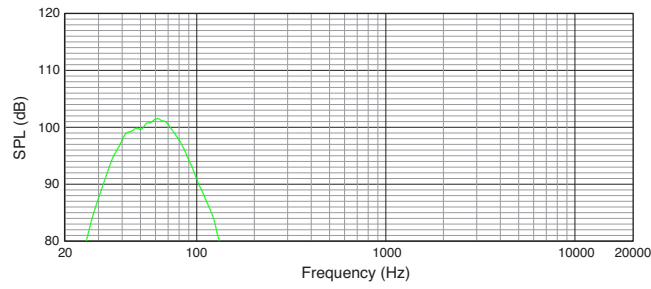

ORDER SPECIFICATIONS ■

BOX DIMS (L X W X H):	25.7 in x 33.5 in x 29.6 in
SHIPPING WEIGHT:	99.2 lbs
COUNTRY OF ORIGIN:	MX

UPC CODE: 691991005398

PRX818XLFW

18" Powered Subwoofer

FREQUENCY RESPONSE ■

FREQUENCY RESPONSE (NORMAL)