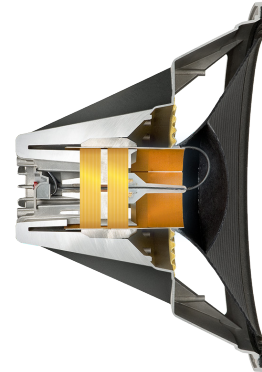

Roadworthy

Stronger build quality, Duraflex finish, and proven mechanical design

The PRX835W three-way portable PA speaker with a 15" woofer and 6.5" midrange driver is a member of the most advanced loudspeaker family in its class. Wi-Fi technology and sophisticated DSP give you complete control over the tuning and performance of your system—from anywhere in the venue—via the free PRX Connect app. An efficient 1500-watt class-D amplifier and patented JBL Differential Drive technology provide best-in-class power handling while greatly reducing system weight. And the rugged all-wood cabinets feature a redesigned input panel and universal power supply for easy, reliable operation at gigs worldwide. Thoughtfully designed from the ground up to deliver legendary JBL sound, PRX800W represents the next generation in smart live sound reinforcement.

1500 WATTS OF POWER

With integrated 1500-watt Class-D power amplifiers, PRX800W is the most powerful, efficient system in its class. Patented JBL Differential Drive™ woofer technology reduces magnet mass while increasing power handling. Both of these features work together to make PRX800W a remarkably lightweight system capable of delivering clear, pristine audio at extraordinarily high volumes.

ROADWORTHY AND TOUR TESTED

We designed each aspect of the PRX800W series to perform flawlessly—even on the toughest tours. PRX800W speakers utilize the finest construction materials available, including durable wooden cabinets, tour-proven DuraFlex™ finish, and dent-resistant 16-gauge grilles. And comprehensive mechanical, electronic, and acoustic testing—including JBL's famous 100-hour power test—ensures reliability in any real-world environment.

15" Three-Way Powered Loudspeaker

FREQUENCY RESPONSE ■

FREQUENCY RESPONSE (NORMAL)

FREQUENCY RESPONSE (BOOST)

PRX CONNECT APP ■

DIFFERENTIAL DRIVE ■

JBL Professional 8500 Balboa Blvd. Northridge, CA 91329 USA