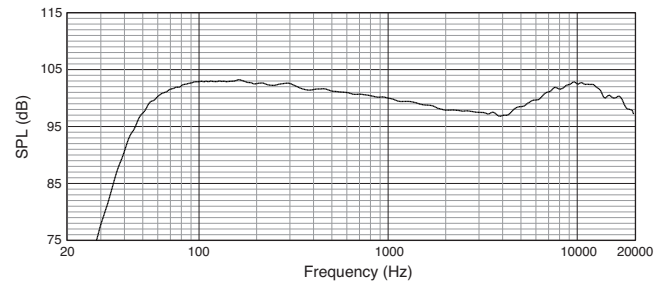

15" Three-Way Powered Loudspeaker

FREQUENCY RESPONSE ■

FREQUENCY RESPONSE (NORMAL)

FREQUENCY RESPONSE (BOOST)

PRX CONNECT APP ■

DIFFERENTIAL DRIVE ■

JBL Professional 8500 Balboa Blvd. Northridge, CA 91329 USA