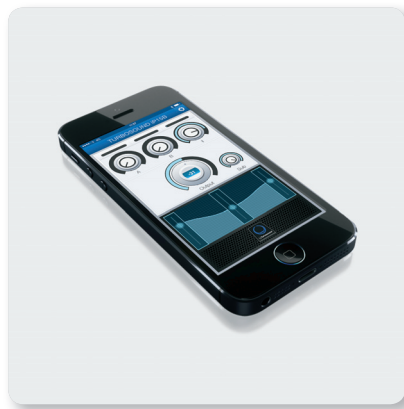

Portable Speakers

iNSPIRE iP12B

1,000 Watt Powered 12" Subwoofer with Dual Amplifiers for Satellite Speakers, KLARK TEKNIK Spatial Sound Technology, Digital Mixer, Remote Control via iPhone/iPad and Bluetooth Audio Streaming

Custom-Engineered Drivers

Our speakers are designed specifically for each application – it's what sets us apart from the competition. When you buy a speaker system, you can rest assured that the speakers inside have been engineered to perform flawlessly in conjunction with every other element for truly professional results.