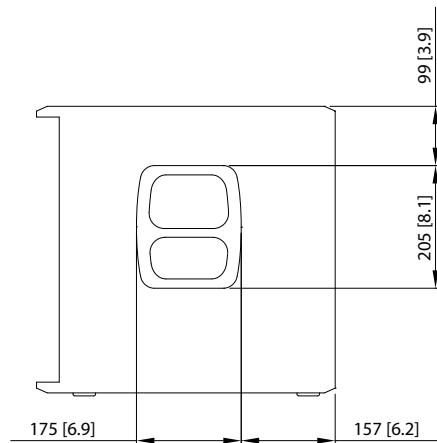

Dimensions

TOP

CL
FRONT

SIDE

Portable Speakers

iNSPIRE iP12B

1,000 Watt Powered 12" Subwoofer with Dual Amplifiers for Satellite Speakers, KLARK TEKNIK Spatial Sound Technology, Digital Mixer, Remote Control via iPhone/iPad and Bluetooth Audio Streaming