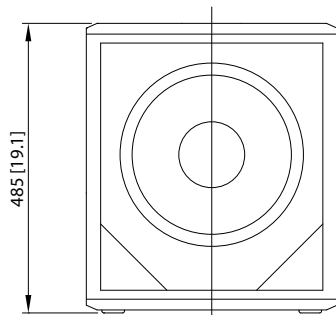

Dimensions

TOP

CL
FRONT

SIDE

Portable Speakers

iNSPIRE iP12B

1,000 Watt Powered 12" Subwoofer with Dual Amplifiers for Satellite Speakers, KLARK TEKNIK Spatial Sound Technology, Digital Mixer, Remote Control via iPhone/iPad and Bluetooth Audio Streaming