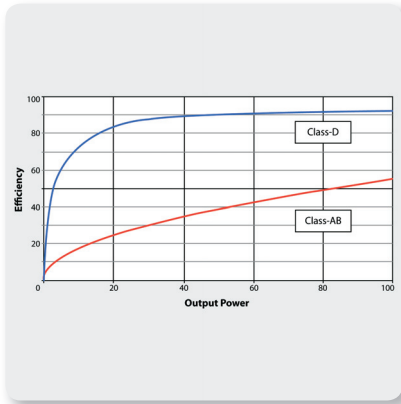

Portable Speakers

iNSPIRE iP12B

1,000 Watt Powered 12" Subwoofer with Dual Amplifiers for Satellite Speakers, KLARK TEKNIK Spatial Sound Technology, Digital Mixer, Remote Control via iPhone/iPad and Bluetooth Audio Streaming

Tiny Subwoofer – Tremendous Sound

Designed for maximum portability and low-end support, the iP12B can be used as a standalone subwoofer with your powered full range speakers, or the backbone of a great-sounding speaker system. Setup is fast and easy; just connect your mic or mixer feed, your passive loudspeakers, and power. The iP12B instantly fills the room with the world-famous “sound” that has won the coveted Queen’s Award – an unprecedented three times.

KLARK TEKNIK – Inspired Technology

is recognised worldwide as one of the most prestigious British audio companies, with a 40-year pedigree and even a TEC Lifetime Achievement Award to back it up. The Company has designed and manufactured products for world-class artists, and their legendary reverb processor is considered by leading audio engineers around the world as the industry standard. Check out their website to learn more about legendary heritage.

is proud to incorporate custom-engineered Class-D amplifier and DSP technologies into their products.