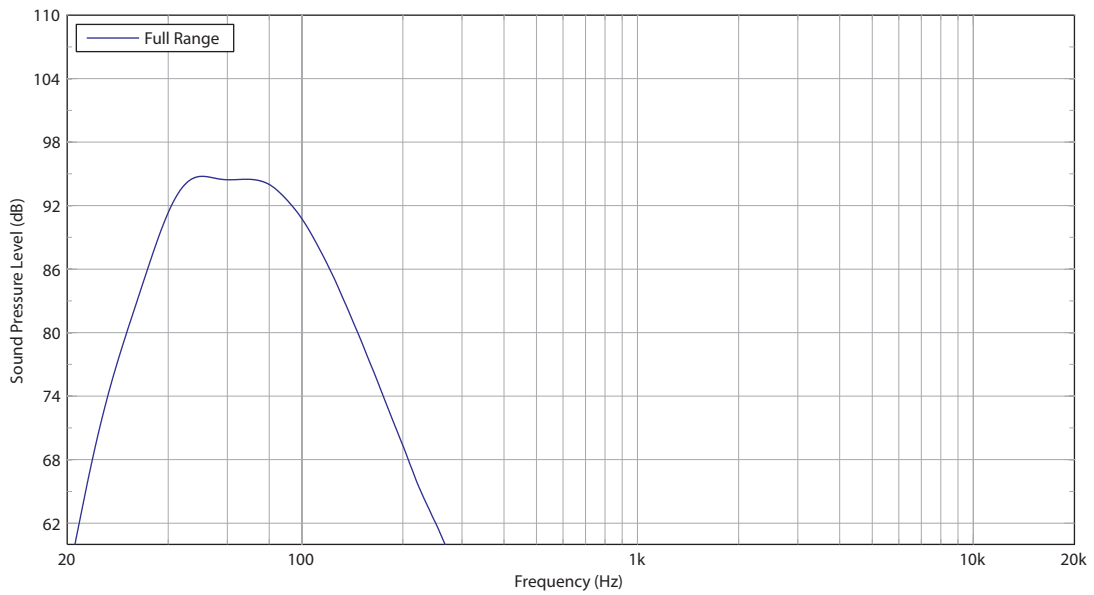

Portable Speakers

iNSPIRE

iP12B

1,000 Watt Powered 12" Subwoofer with Dual Amplifiers for Satellite Speakers, KLARK TEKNIK Spatial Sound Technology, Digital Mixer, Remote Control via iPhone/iPad and Bluetooth Audio Streaming

Frequency Response Sensitivity 1 W / 1 m