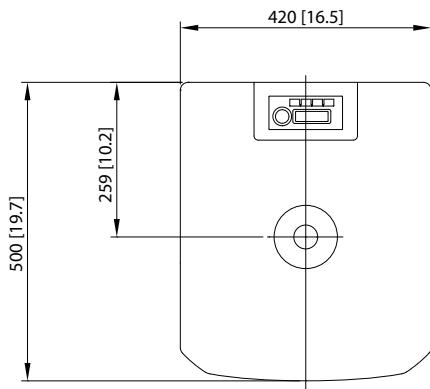

Portable Speakers

iNSPIRE

iP12B

1,000 Watt Powered 12" Subwoofer with Dual Amplifiers for Satellite Speakers, KLARK TEKNIK Spatial Sound Technology, Digital Mixer, Remote Control via iPhone/iPad and Bluetooth Audio Streaming

Dimensions

TOP